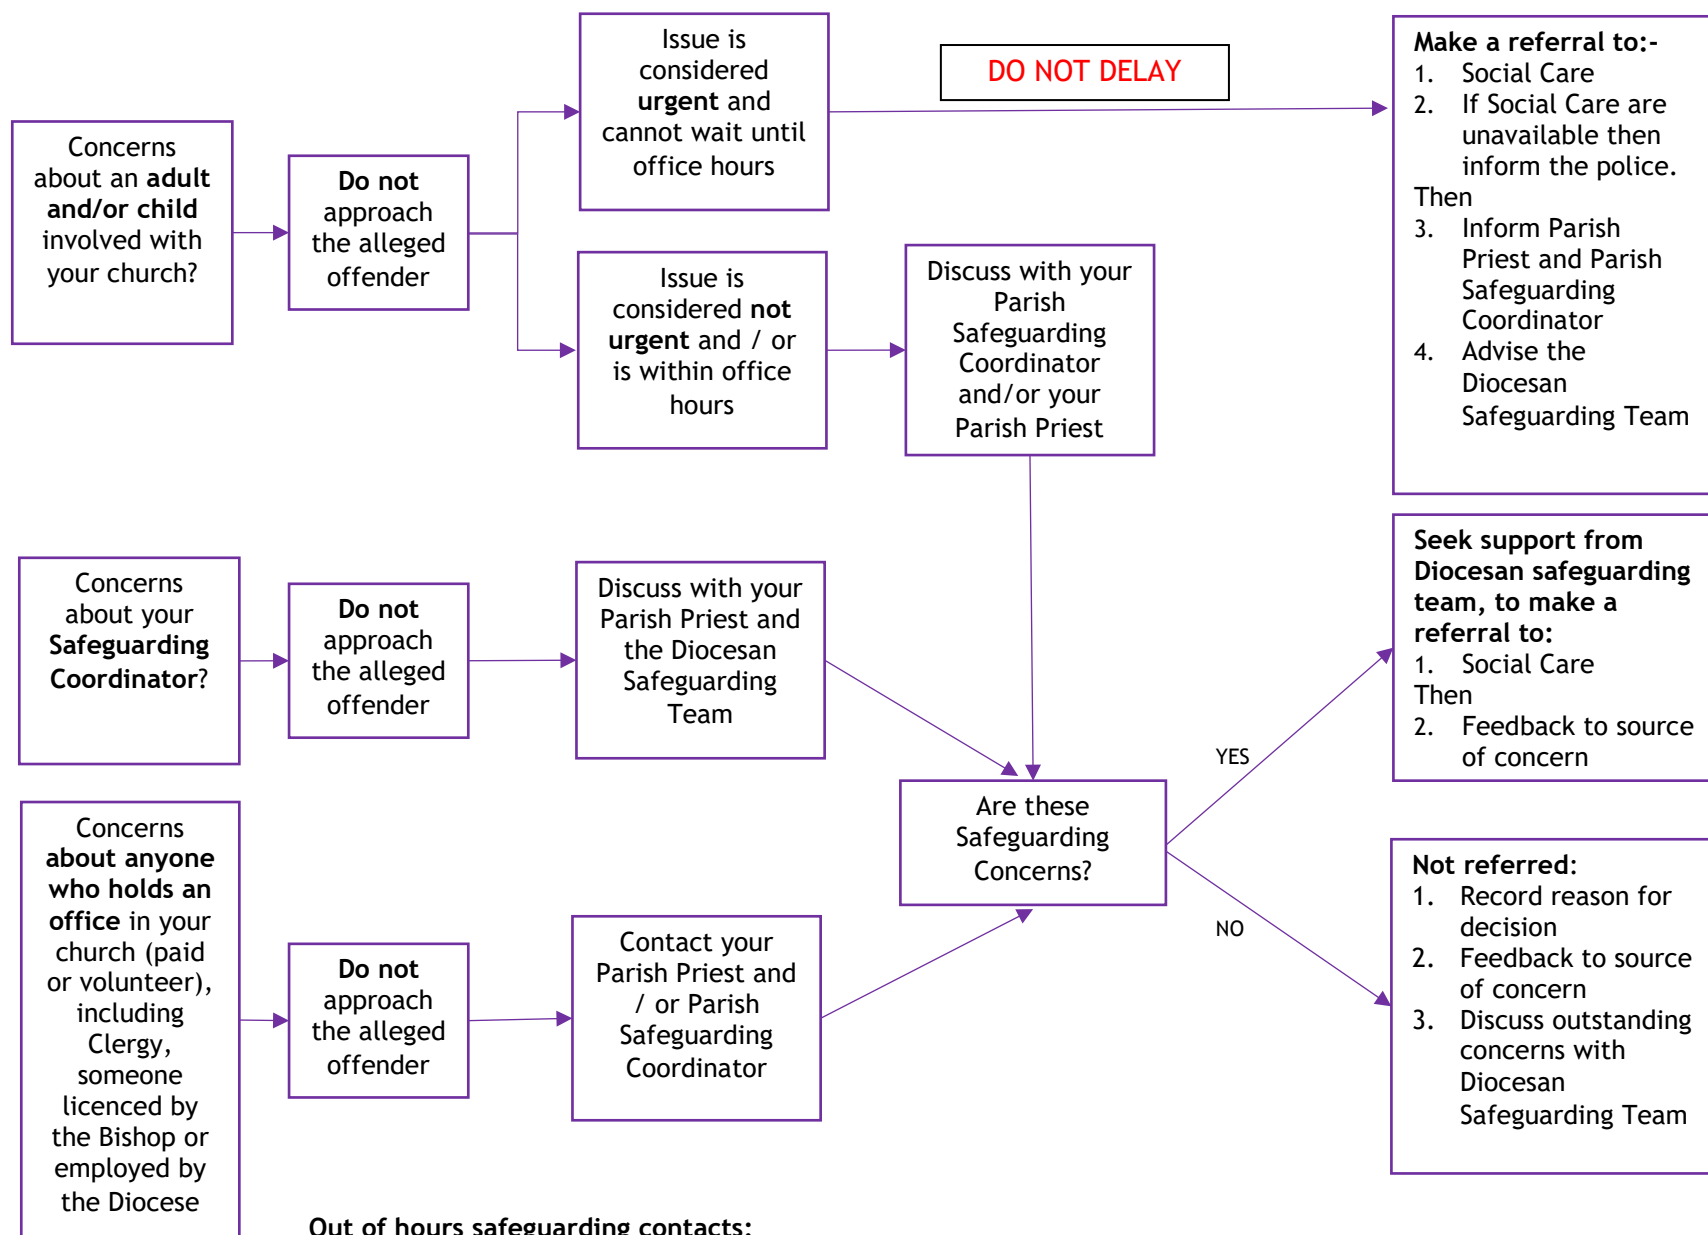

IN THE EVENT OF A SAFEGUARDING ISSUE IN YOUR CHURCH

Out of hours safeguarding contacts:
Social Care: 01208 251300
Police: 101 / 999

Diocesan Safeguarding Team:
01872 274351