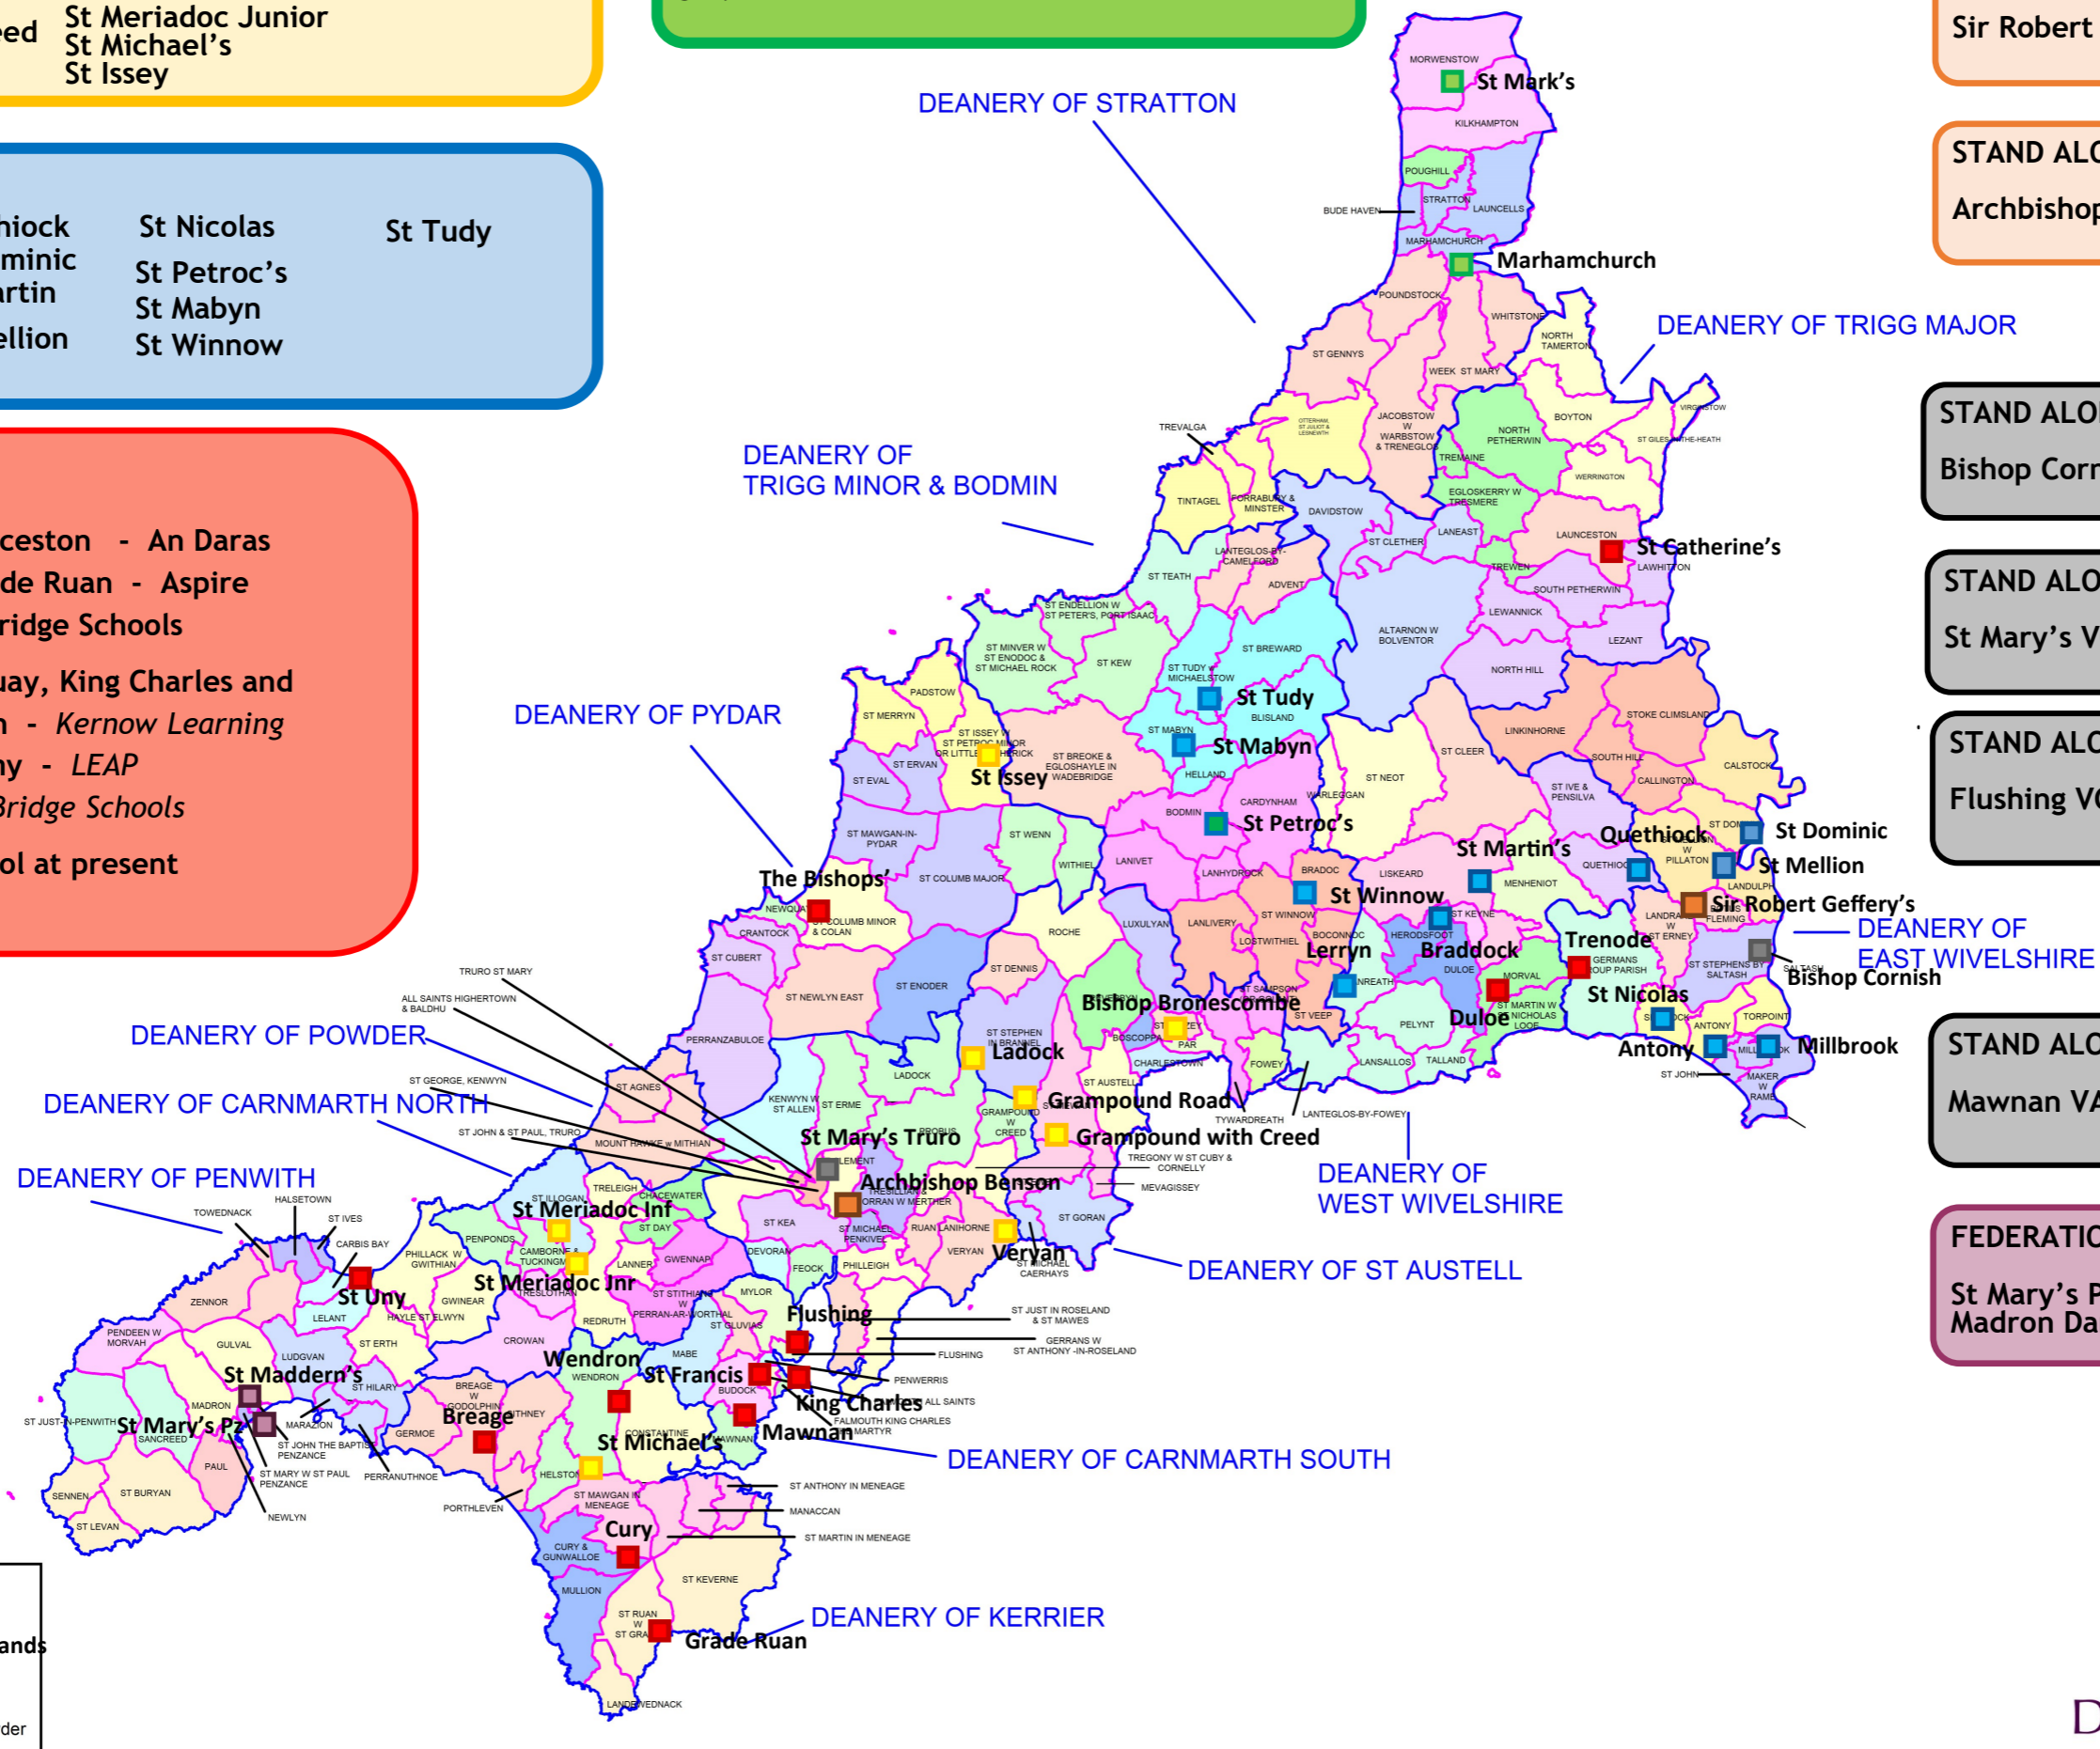

Church Schools September 2024

RAINBOW MAT

Bishop Bronescombe	Ladock	Veryan
Grampoun Road	St Meriadow Infant	
Grampound with Creed	St Meriadow Junior	
Ladock	St Michael's	
	St Issey	

LAPSW—LEARNING ACADEMY PARTNERSHIP

Marhamchurch
St Marks

ST BARNABAS

Antony	Quethiock	St Nicolas	St Tudy
Braddock	St Dominic	St Petroc's	
Lerryn	St Martin	St Mabyn	
Millbrook	St Mellion	St Winnow	

COMMUNITY MATS

St Catherine's Launceston - An Daras
St Uny, Breage, Grade Ruan - Aspire
Duloe, Trenode - Bridge Schools
The Bishops' Newquay, King Charles and St Francis, Wendron - Kernow Learning
Five Islands Academy - LEAP
Duloe, Trenode - Bridge Schools
*Cury— Closed School at present

STAND ALONE ACADEMY

Sir Robert Geffery's Academy

STAND ALONE ACADEMY

Archbishop Benson Truro

STAND ALONE MAINTAINED

Bishop Cornish VA

STAND ALONE MAINTAINED

St Mary's VC Truro

STAND ALONE MAINTAINED

Flushing VC

STAND ALONE MAINTAINED

Mawnan VA

FEDERATIONS

St Mary's Penzance with Madron Daniel (St Maddern's)

DIOCESE OF TRURO

DISCOVERING GOD'S KINGDOM
GROWING THE CHURCH