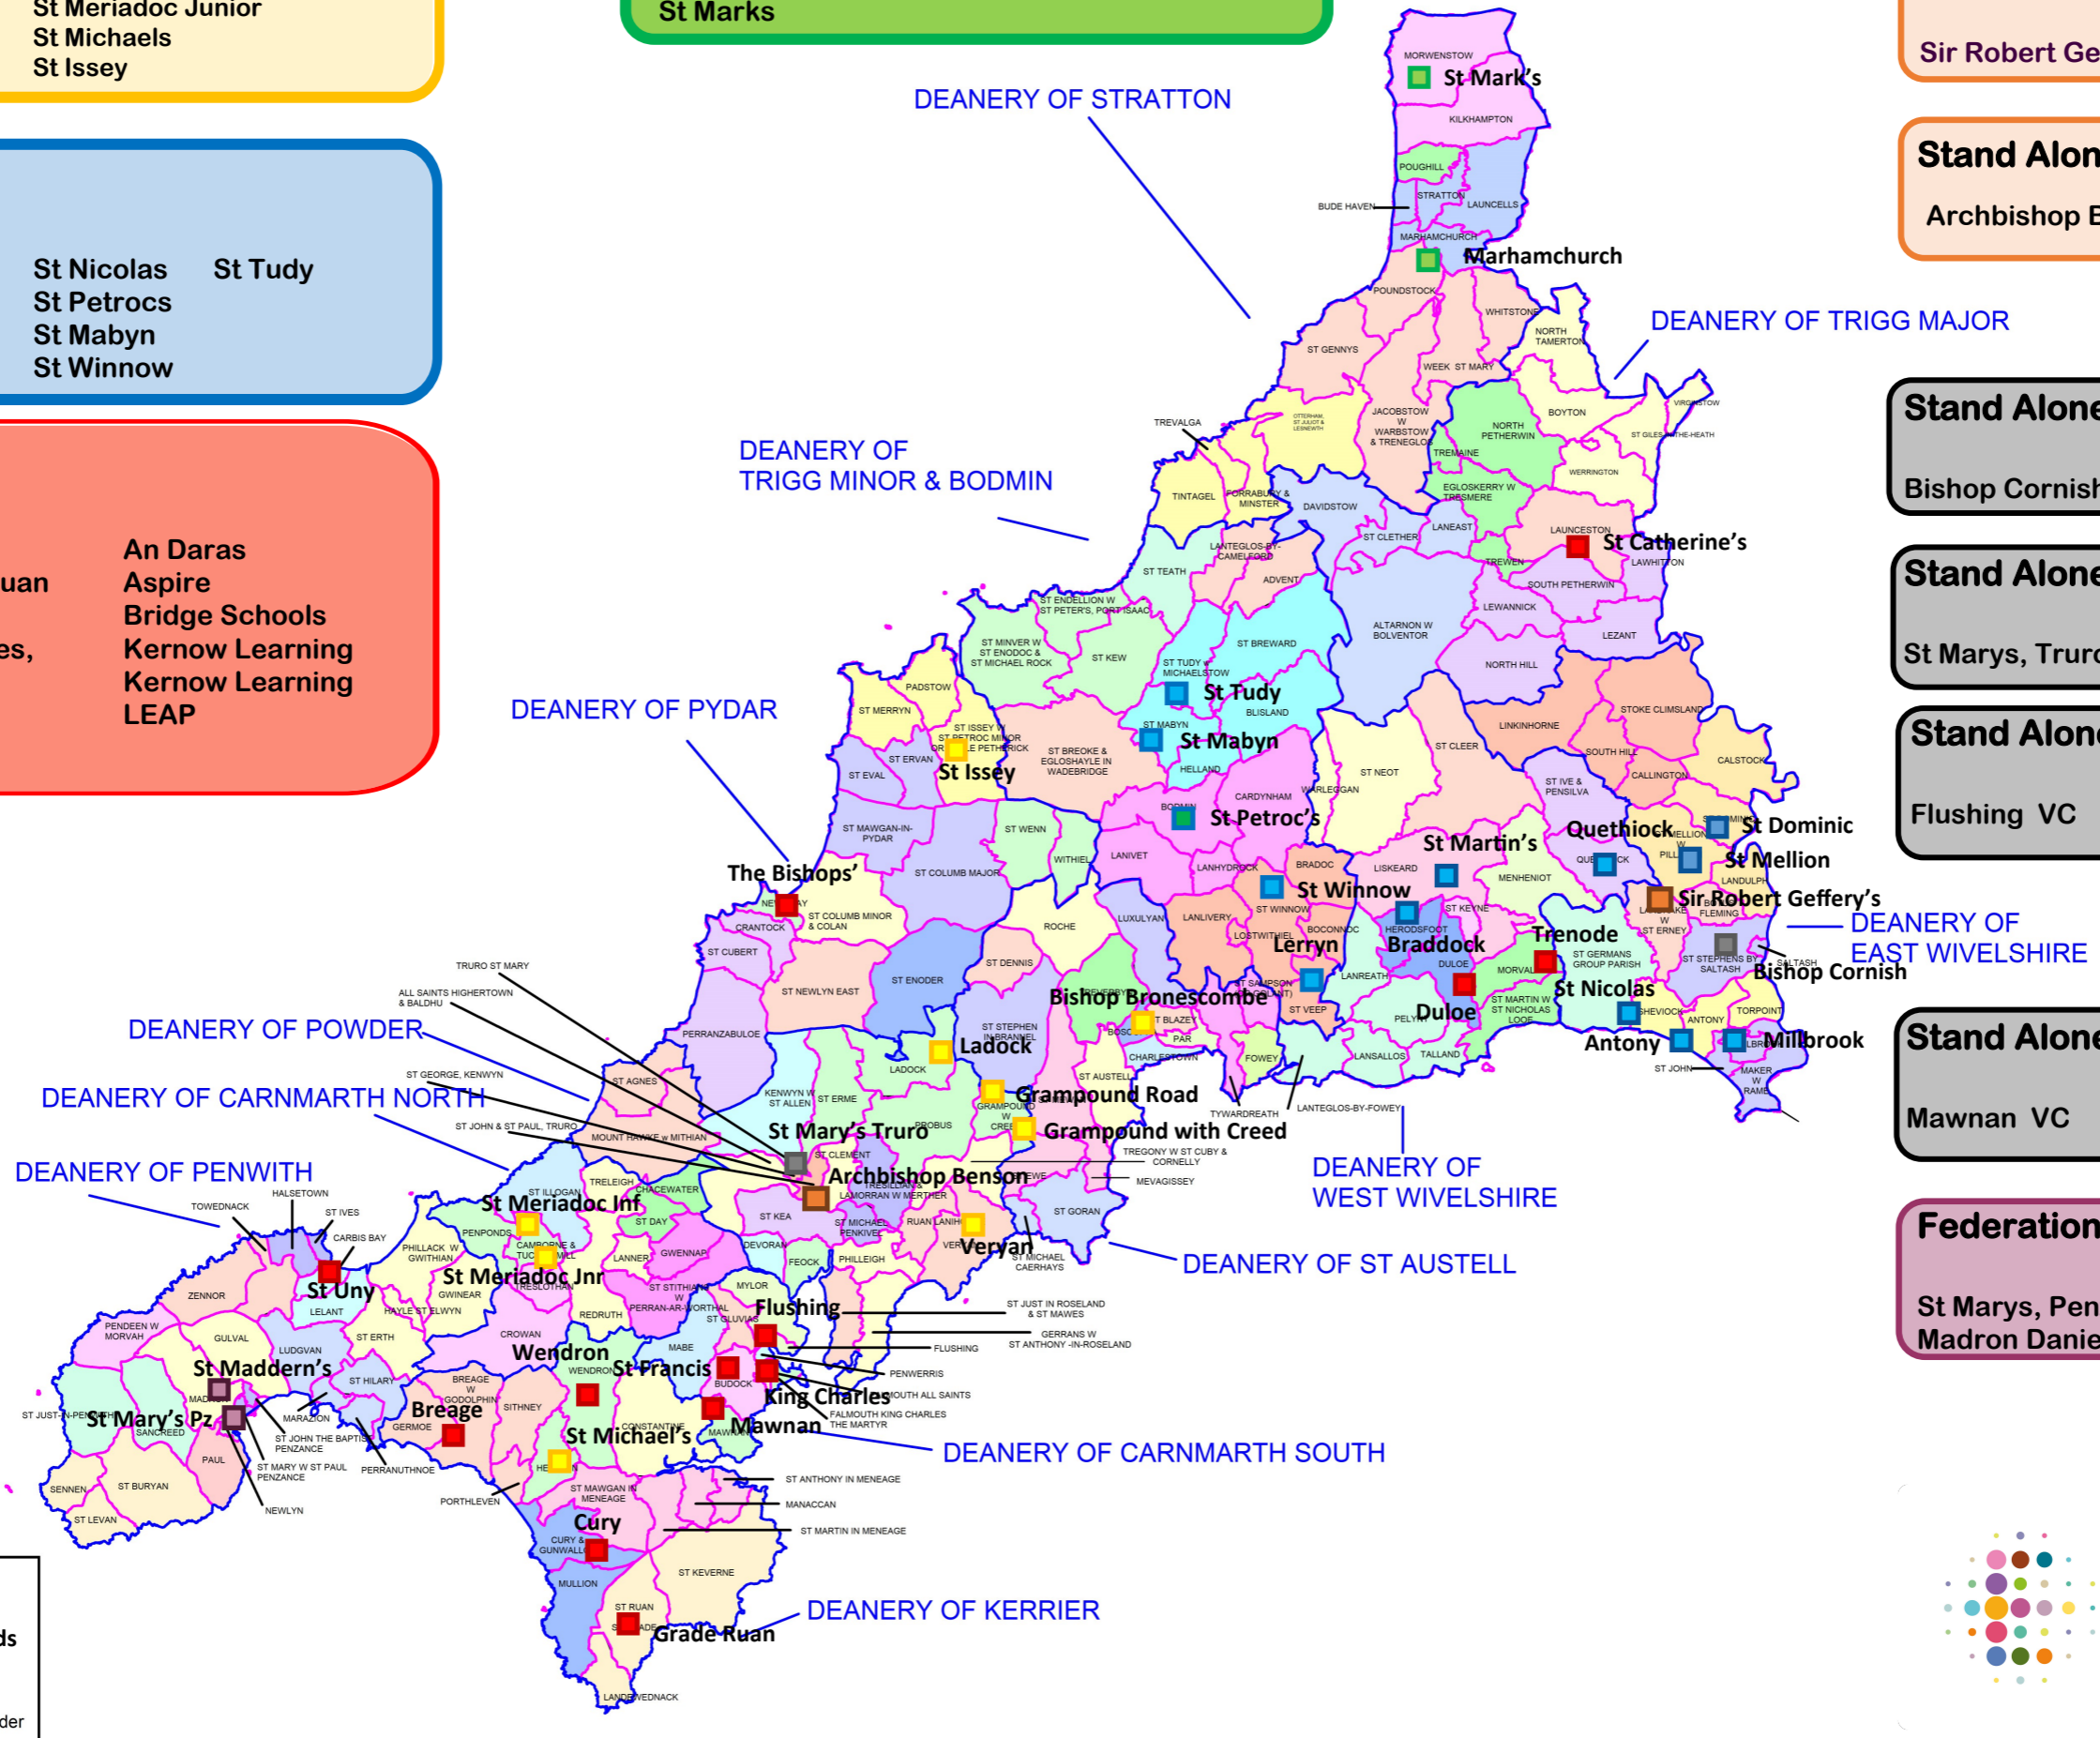

# Church of England Schools 2025

**Rainbow MAT**

Bishop Bronescombe	St Meriadoc Infant	Veryan
Grampound Road	St Meriadoc Junior	
Grampound with Creed	St Michaels	
Ladock	St Issey	

**Learning Academy Partnership SW**

Marhamchurch  
St Marks

**Stand Alone Academy**

Sir Robert Gefferys

**St Barnabas MAT**

Antony	Quethiock	St Nicolas	St Tudy
Braddock	St Dominic	St Petrocs	
Lerryn	St Martins	St Mabyn	
Millbrook	St Mellion	St Winnow	

**Stand Alone Academy**

Archbishop Benson

**Community MATS**

St Catherines	An Daras
St Uny, Breage, Grade Ruan	Aspire
Duloe, Trenode	Bridge Schools
The Bishops, King Charles,	Kernow Learning
St Francis, Wendron	Kernow Learning
Five Islands Academy	LEAP

**Stand Alone Maintained**

Bishop Cornish VA

**Stand Alone Maintained**

St Marys, Truro VC

**Stand Alone Maintained**

Flushing VC

**Stand Alone Maintained**

Mawnan VC